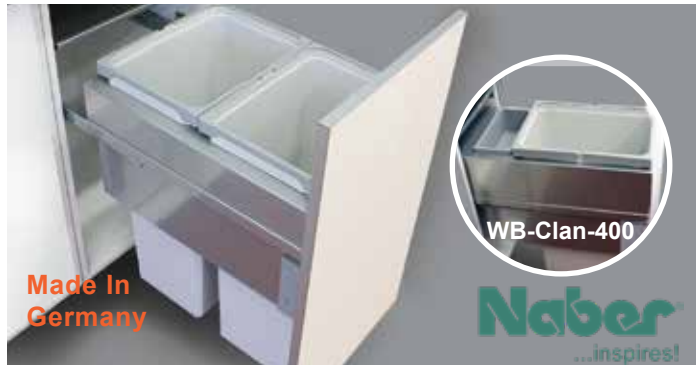

Waste Bin 2 x 35Ltr with Grass Slides (MOQ: 1)

Load Capacity: 40kg / Colour: Grey

Carcass width (outside to outside): 400/450/500mm

Item #: **WB-Clan-400** ..... ~~$ 372⁸⁸~~ $ 322⁹⁸

WB-Clan-450 ..... ~~$ 404⁹⁴~~ $ 347⁹²

WB-Clan-500 ..... ~~$ 422³⁹~~ $ 368¹²

to check prices & order online
www.eurofit.com.au

Tel: 03 8592 1955
Fax: 03 8592 1962
Email: sales@eurofit.com.au

* Special offers are for Eurofit Hardware account holders only.
* Specials valid from 01/May/2024 to 31/Aug/2024.
* Prices are GST exclusive.