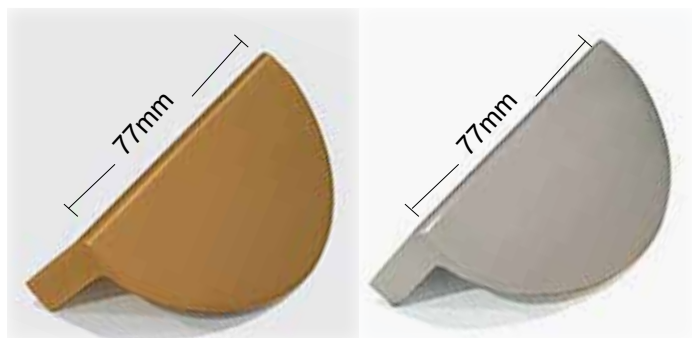

Half Moon Pull (MOQ: 1)

Material: Zn-Alloy, C-C: 64mm

Item #: P511-Copper	.....~~$6⁴⁵~~ $5⁰⁸
Copper Bronze	
P511-LAQ	.....~~$5³⁹~~ $3⁹⁹
Lacquered Satin Nickel