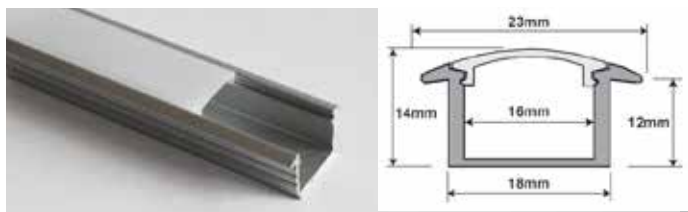

LED 2.5m Aluminium Profile (MOQ: 10pcs)

W18xH23xD13, Opal Chrome

Item #: **LED-Profile-846** ..... ~~$3442~~ $2612

Sign Up

to check prices & order online
www.eurofit.com.au

Tel: 03 8592 1955
Fax: 03 8592 1962
Email: sales@eurofit.com.au

* Special offers are for Eurofit Hardware account holders only.
* Specials valid from 01/May/2024 to 31/Aug/2024.
* Prices are GST exclusive.