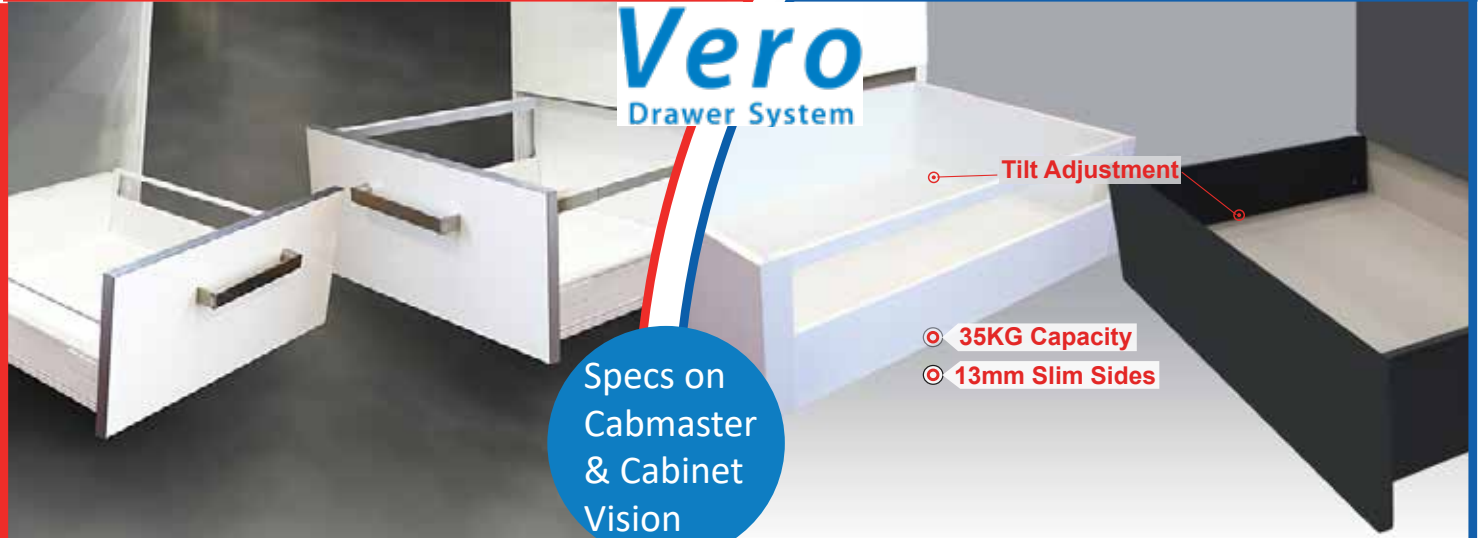

Vero
 Drawer System

Specs on
 Cabmaster
 & Cabinet
 Vision

- Tilt Adjustment
- 35KG Capacity
- 13mm Slim Sides

Standard Drawer

Vero Standard Drawer Set with 84mm Height

(MOQ: 4)
 Item #: **SC-201-500M** ~~\$28⁶⁴~~ **\$18⁹⁵**