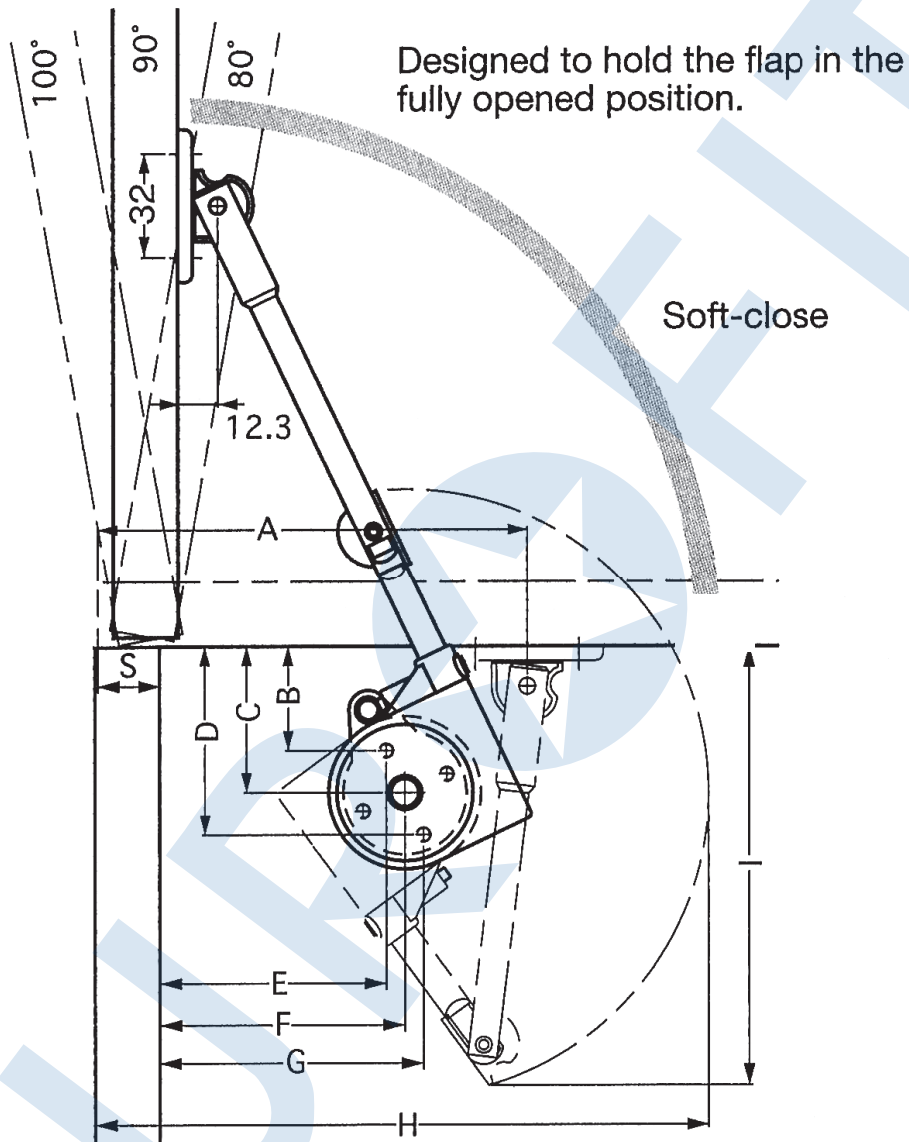

# Soft Down Stays (Toy Box Application) (JP\_SDS\_C301N)

Opening Angle	A	B	C	D	E	F	G	H	I
80°	141	31.9	45	58.1	98.2-s	103.5-s	108.8-s	197.5	134.8
90°	132.5	32.3	45	57.7	88.7-s	95-s	101.3-s	189	134.8
100°	126.5	32.9	45	57.1	81.2-s	88.5-s	95.8-s	182.5	134.8