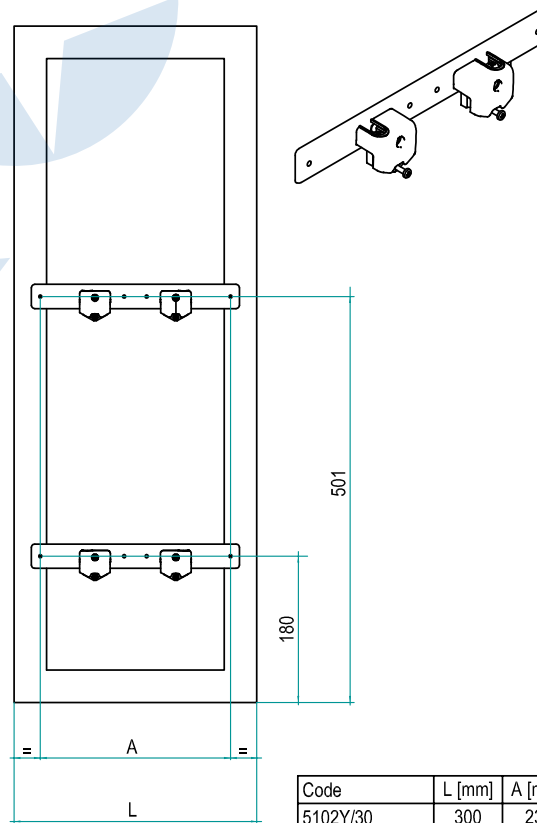

Spice Racks With Door Mounted Brackets (WSR2-300G / 400G)

1

2

3

Code	L [mm]	A [mm]
5102Y/30	300	235
5102Y/40	400	335
5102Y/45	450	385
5102Y/50	500	435
5102Y/60	600	535

Spice Racks With Door Mounted Brackets (WSR2-300G / 400G) **EUROFIT®**