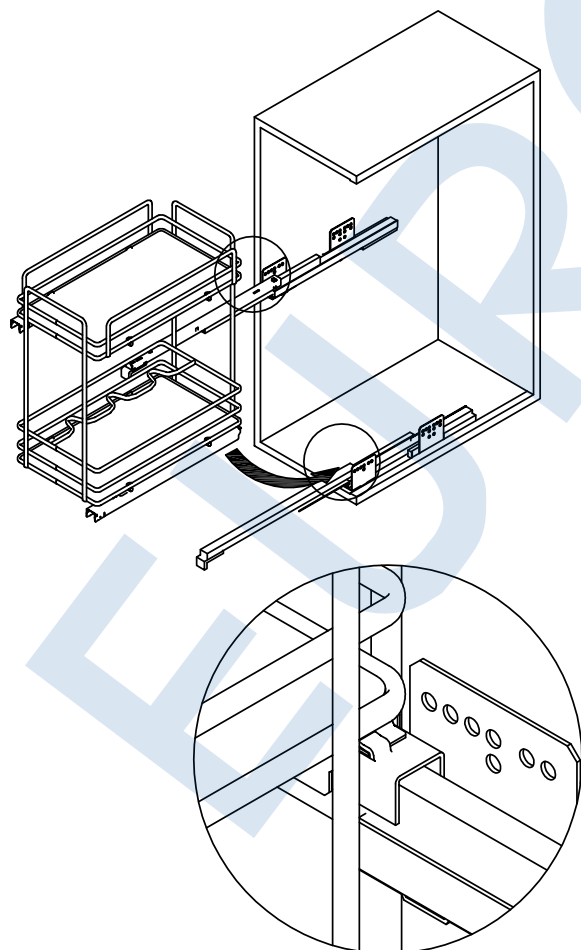

Spice Racks With Door Mounted Brackets (WSR2-300G / 400G)

1

2

3

Code	L [mm]	A [mm]
5102Y/30	300	235
5102Y/40	400	335
5102Y/45	450	385
5102Y/50	500	435
5102Y/60	600	535

Spice Racks With Door Mounted Brackets (WSR2-300G / 400G) **EUROFIT®**