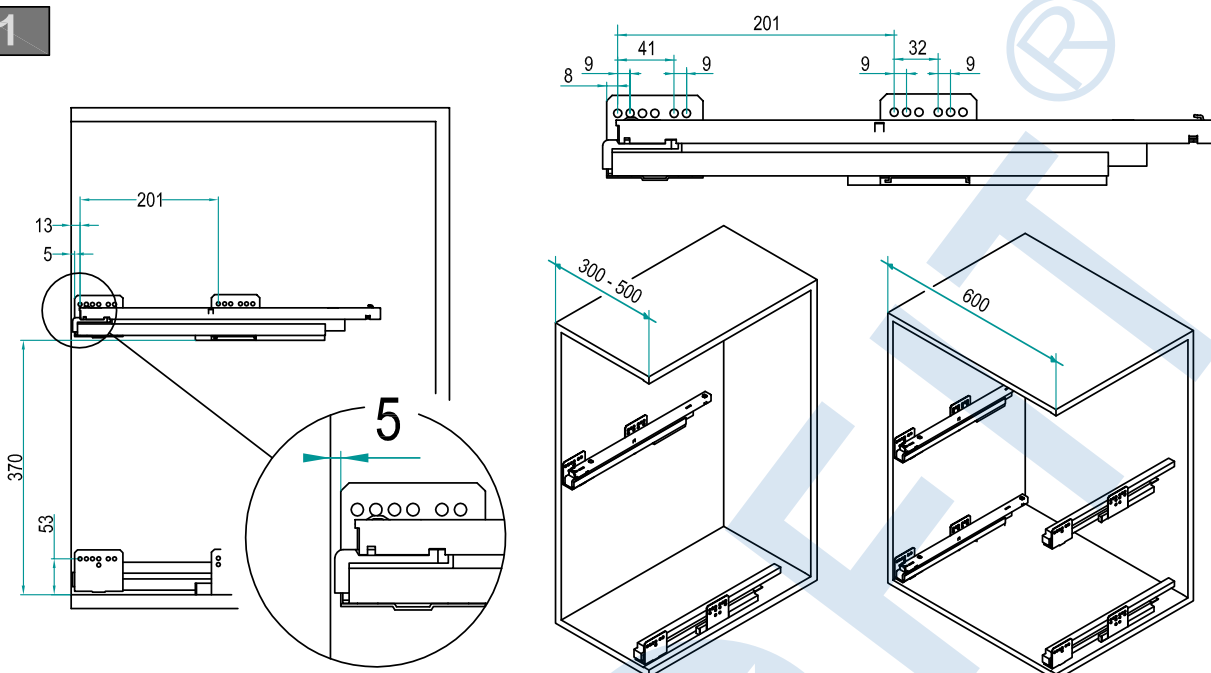

Spice Racks With Door Mounted Brackets (WSR2-300G / 400G)

1

2

3

Code	L [mm]	A [mm]
5102Y/30	300	235
5102Y/40	400	335
5102Y/45	450	385
5102Y/50	500	435
5102Y/60	600	535

Spice Racks With Door Mounted Brackets (WSR2-300G / 400G) **EUROFIT®**