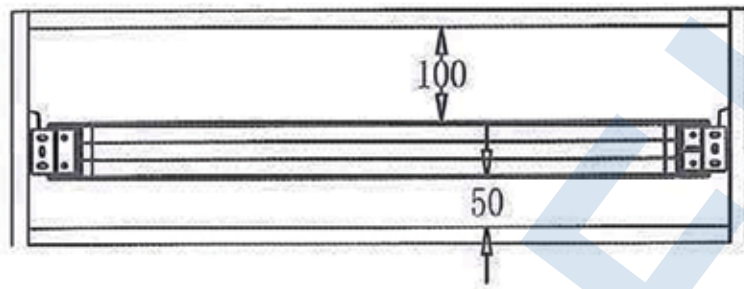

Soft Closing Trouser Rack  
(ZTR-600BSC / ZTR-800BSC)

The Height of cabinet  
(Inner) is  $\geq 225$

Adjustable  
range 50

The Min Width (Inner) of Cabinet  
ZTR-600BSC: 564~664  
ZTR-800BSC: 764~864

The Min Width (Inner) of cabinet is  $\geq 500$

Adjustable range 50