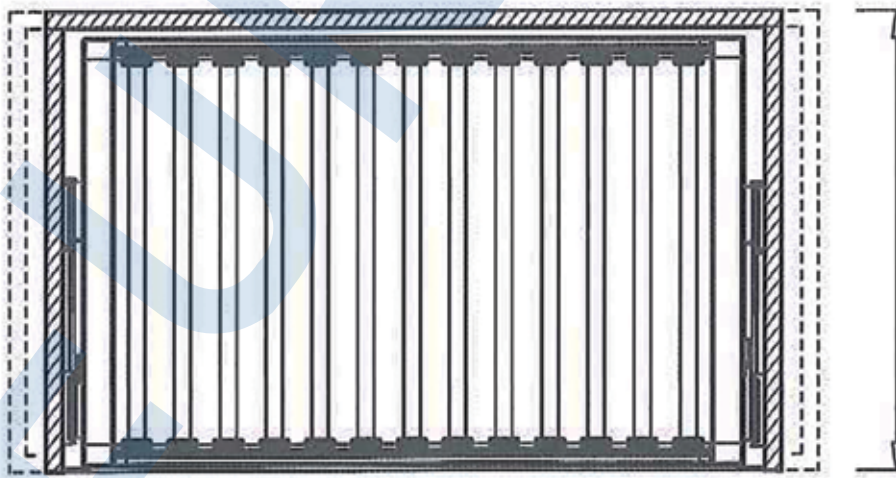

Soft Closing Trouser Rack  
(ZTR-600BSC / ZTR-800BSC)

The Height of cabinet  
(Inner) is  $\geq 225$

Adjustable  
range 50

The Min Width (Inner) of Cabinet  
ZTR-600BSC: 564~664  
ZTR-800BSC: 764~864

The Min Width (Inner) of cabinet is  $\geq 500$

Adjustable range 50