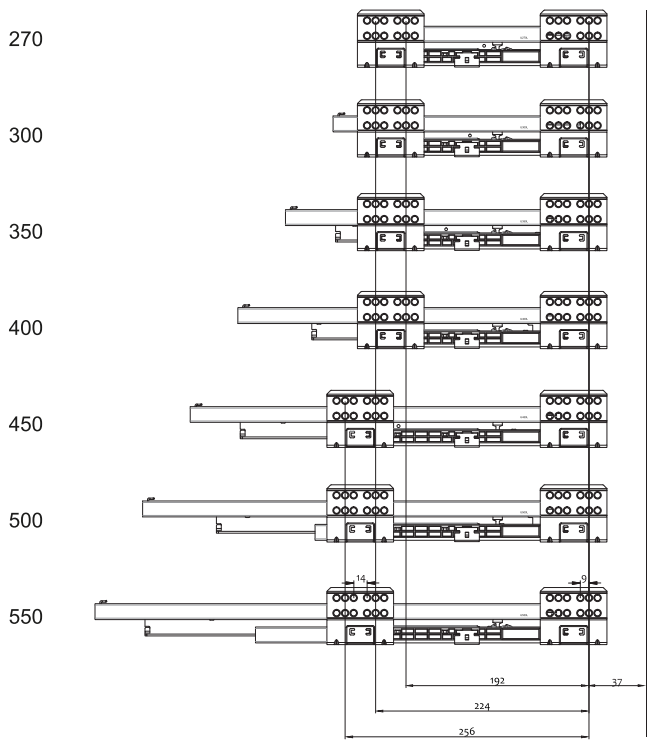

Vitara Soft Closing Internal Slim Drawer Set 199mm Height, Inner SC-404D

Mounting

Cabinet space requirements

Back panel installation dimensions

Internal front panel DIY cut

Planar

DIY cut: LW - 98mm

Square railing

LW - 85mm

Drawer slide installation dimensions

Nominal length

Cutting dimensions

KB: Cabinet width
LW: Internal cabinet width
NL: Nominal length

Space required