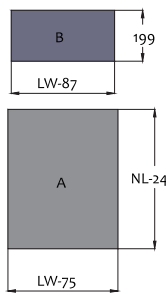

Vitara Soft Closing Internal Slim Drawer Set 199mm Height, Inner SC-404D

Mounting

Cabinet space requirements

Back panel installation dimensions

Internal front panel DIY cut

Planar

DIY cut: LW - 98mm

Square railing

LW - 85mm

Drawer slide installation dimensions

Nominal length

Cutting dimensions

KB: Cabinet width
LW: Internal cabinet width
NL: Nominal length

Space required