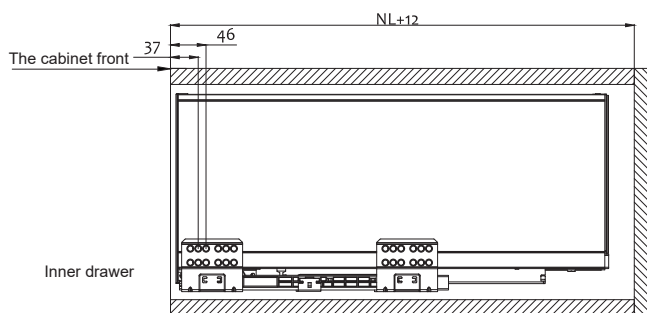

Vitara Soft Closing Internal Slim Drawer Set 199mm Height, Inner SC-404D

Mounting

Cabinet space requirements

Back panel installation dimensions

Internal front panel DIY cut

Planar

DIY cut: LW - 98mm

Square railing

LW - 85mm

Drawer slide installation dimensions

Nominal length

Cutting dimensions

KB: Cabinet width
LW: Internal cabinet width
NL: Nominal length

Space required