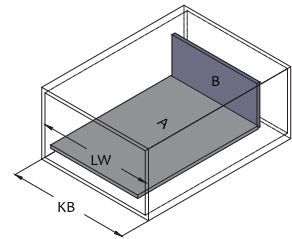

Vitara Soft Closing Internal Slim Drawer Set 199mm Height, Inner SC-404D

Mounting

Cabinet space requirements

Back panel installation dimensions

Internal front panel DIY cut

Planar

DIY cut: LW - 98mm

Square railing

LW - 85mm

Drawer slide installation dimensions

Nominal length

Cutting dimensions

KB: Cabinet width
LW: Internal cabinet width
NL: Nominal length

Space required