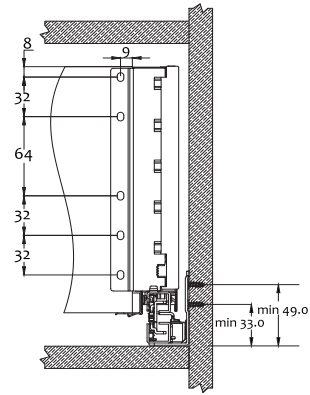

Vitara Soft Closing Internal Slim Drawer Set 199mm Height, Inner SC-404D

Mounting

Cabinet space requirements

Back panel installation dimensions

Internal front panel DIY cut

Planar

DIY cut: LW - 98mm

Square railing

LW - 85mm

Drawer slide installation dimensions

Nominal length

Cutting dimensions

KB: Cabinet width
LW: Internal cabinet width
NL: Nominal length

Space required