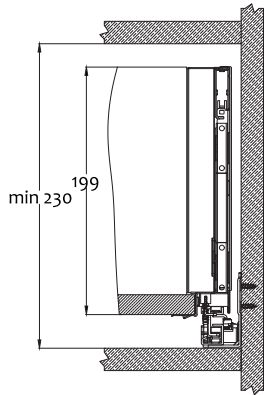

Vitara Soft Closing Internal Slim Drawer Set 199mm Height, Inner SC-404D

Mounting

Cabinet space requirements

Back panel installation dimensions

Internal front panel DIY cut

Planar

DIY cut: LW - 98mm

Square railing

LW - 85mm

Drawer slide installation dimensions

Nominal length

Cutting dimensions

KB: Cabinet width
LW: Internal cabinet width
NL: Nominal length

Space required