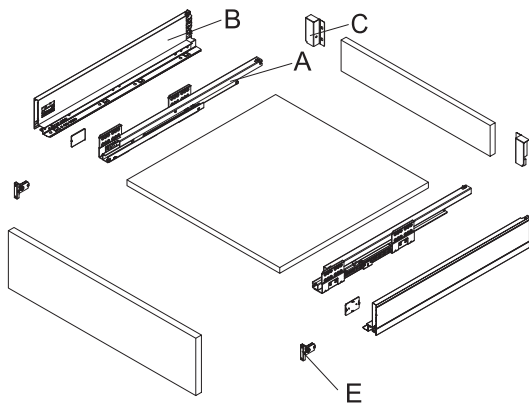

## Vitara Soft Closing Standard Slim Drawer Set 84mm Height, SC-401M

### Product Information

Loading capacity: 40kg

- Basic, height 84mm.
- Wide range of depth from 270mm to 550mm.
- Front convenient fine adjustment mechanism integrated.  
Up & down  $\pm 1.5$ mm, left & right  $\pm 1.5$ mm.
- Synchronization mechanism of the slides stabilizes the sliding motion and eliminates noises from the living space.

### Components view

- |          |                                                                                      |  |
|----------|--------------------------------------------------------------------------------------|--|
| <b>A</b> | Drawer slide L/R<br>Loading capacity: 40kg<br>L: 270/ 300/ 350/ 400/ 450/ 500/ 550mm |  |
| <b>B</b> | Side wall L/R<br>L: 270/ 300/ 350/ 400/ 450/ 500/ 550mm                              |  |
| <b>C</b> | Back panel connector L/R                                                             |  |
| <b>E</b> | Clip on front connector                                                              |  |