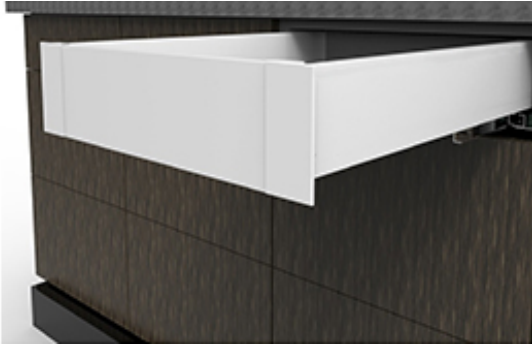

Vitara Soft Closing Internal Slim Drawer Set 84mm Height, Inner-SC-401M

Product information

Loading capacity: 40kg

- Inner drawer, height 84mm.
- Wide range of depth from 270mm to 550mm.
- Front convenient fine adjustment mechanism integrated.
Up & down ± 1.5 mm, left & right ± 1.5 mm.
- Synchronization mechanism of the slides stabilizes the sliding motion and eliminates noises from the living space.

Components view

- A** Drawer slide L/R
Loading capacity: 40kg
NL: 270/ 300/ 350/ 400/ 450/ 500/ 550mm
- B** Side wall L/R
NL: 270/ 300/ 350/ 400/ 450/ 500/ 550mm
- C** Back panel connector L/R
- D** Inner drawer front connector L/R
- F** Inner front panel
Automatically cut - the cabinet body width LW - 98
Size: 1200mm
- K** Front panel connector