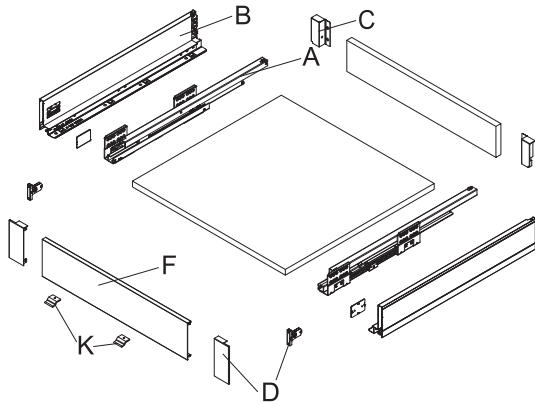

Vitara Soft Closing Internal Slim Drawer Set 84mm Height, Inner-SC-401M

Product information

Loading capacity: 40kg

- Inner drawer, height 84mm.
- Wide range of depth from 270mm to 550mm.
- Front convenient fine adjustment mechanism integrated.
Up & down ± 1.5 mm, left & right ± 1.5 mm.
- Synchronization mechanism of the slides stabilizes the sliding motion and eliminates noises from the living space.

Components view

- A** Drawer slide L/R
Loading capacity: 40kg
NL: 270/ 300/ 350/ 400/ 450/ 500/ 550mm
- B** Side wall L/R
NL: 270/ 300/ 350/ 400/ 450/ 500/ 550mm
- C** Back panel connector L/R
- D** Inner drawer front connector L/R
- F** Inner front panel
Automatically cut - the cabinet body width LW - 98
Size: 1200mm
- K** Front panel connector