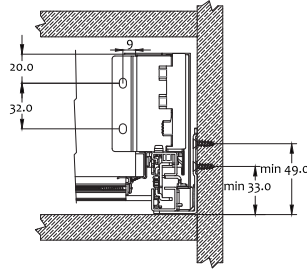

Vero

Vitara Soft Closing Internal Slim Drawer Set 84mm Height, Inner-SC-401M

Mounting

Cabinet space requirements

Back panel installation dimensions

Internal front panel DIY cut

Planar

DIY cut: LW - 98mm

Drawer slide installation dimensions

NL: Nominal length

Cutting dimensions

KB: Cabinet width
LW: Internal cabinet width
NL: Nominal length

Space required