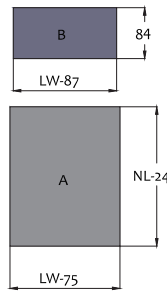

Vero

Vitara Soft Closing Internal Slim Drawer Set 84mm Height, Inner-SC-401M

Mounting

Cabinet space requirements

Back panel installation dimensions

Internal front panel DIY cut

Planar

DIY cut: LW - 98mm

Drawer slide installation dimensions

NL: Nominal length

Cutting dimensions

KB: Cabinet width
LW: Internal cabinet width
NL: Nominal length

Space required