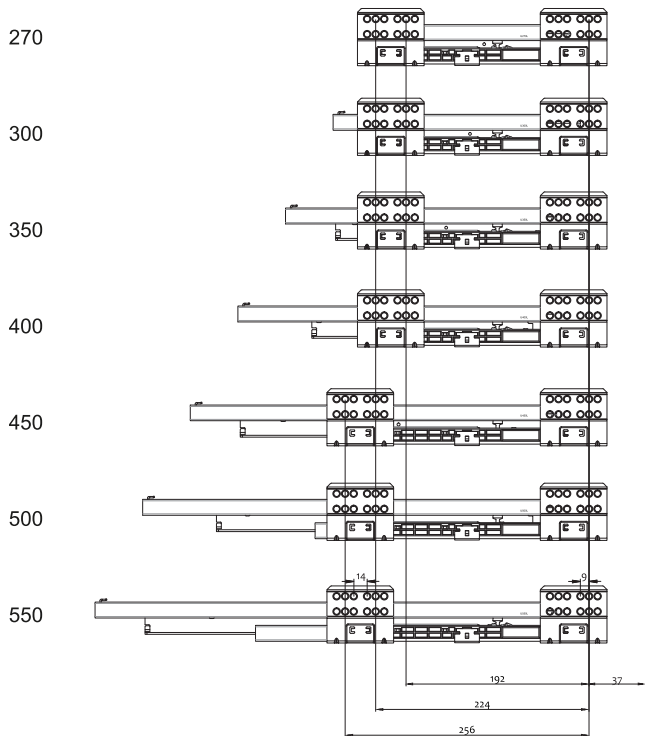

Vero

Vitara Soft Closing Internal Slim Drawer Set 84mm Height, Inner-SC-401M

Mounting

Cabinet space requirements

Back panel installation dimensions

Internal front panel DIY cut

Planar

DIY cut: LW - 98mm

Drawer slide installation dimensions

NL: Nominal length

Cutting dimensions

KB: Cabinet width
LW: Internal cabinet width
NL: Nominal length

Space required