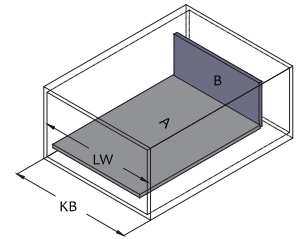

Vero

Vitara Soft Closing Internal Slim Drawer Set 84mm Height, Inner-SC-401M

Mounting

Cabinet space requirements

Back panel installation dimensions

Internal front panel DIY cut

Planar

DIY cut: LW - 98mm

Drawer slide installation dimensions

NL: Nominal length

Cutting dimensions

KB: Cabinet width
LW: Internal cabinet width
NL: Nominal length

Space required