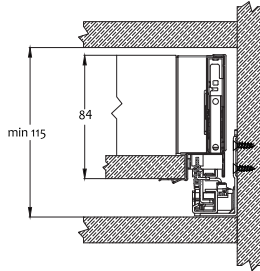

Vero

Vitara Soft Closing Internal Slim Drawer Set 84mm Height, Inner-SC-401M

Mounting

Cabinet space requirements

Back panel installation dimensions

Internal front panel DIY cut

Planar

DIY cut: LW - 98mm

Drawer slide installation dimensions

NL: Nominal length

Cutting dimensions

KB: Cabinet width
LW: Internal cabinet width
NL: Nominal length

Space required