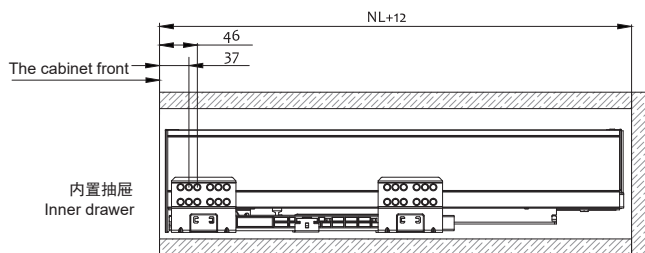

Vero

Vitara Soft Closing Internal Slim Drawer Set 84mm Height, Inner-SC-401M

Mounting

Cabinet space requirements

Back panel installation dimensions

Internal front panel DIY cut

Planar

DIY cut: LW - 98mm

Drawer slide installation dimensions

NL: Nominal length

Cutting dimensions

KB: Cabinet width
LW: Internal cabinet width
NL: Nominal length

Space required