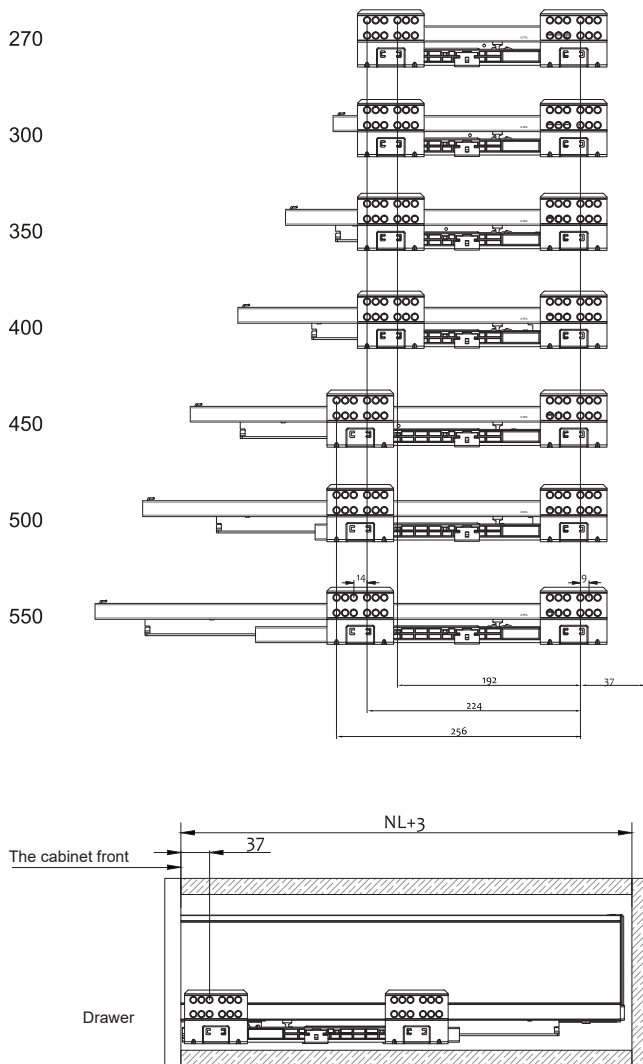

Vitara Soft Closing Standard Slim Drawer Set 116mm Height, SC-402K

Mounting

Cabinet space requirements

Front connector panel installation dimensions

Front panel drilling dimensions

Drawer slide installation dimensions

Cutting dimensions

Space required