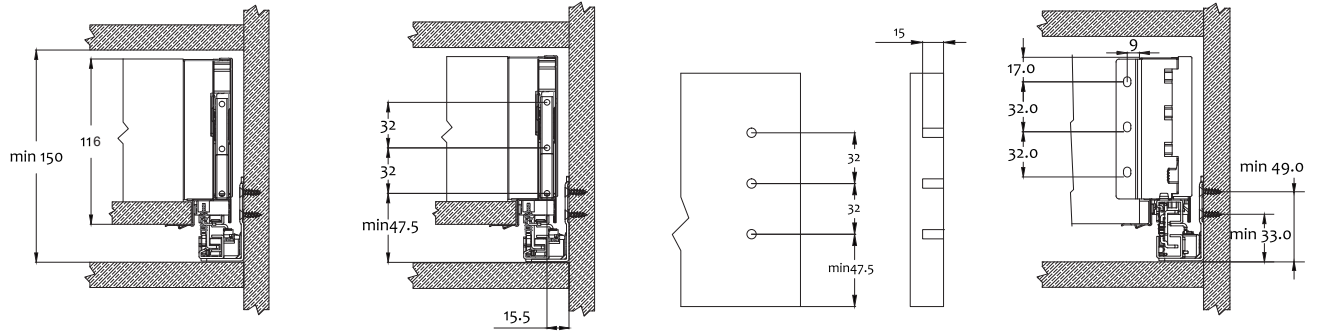

Vitara Soft Closing Standard Slim Drawer Set 116mm Height, SC-402K

Mounting

Cabinet space requirements

Front connector panel installation dimensions

Front panel drilling dimensions

Drawer slide installation dimensions

Cutting dimensions

Space required