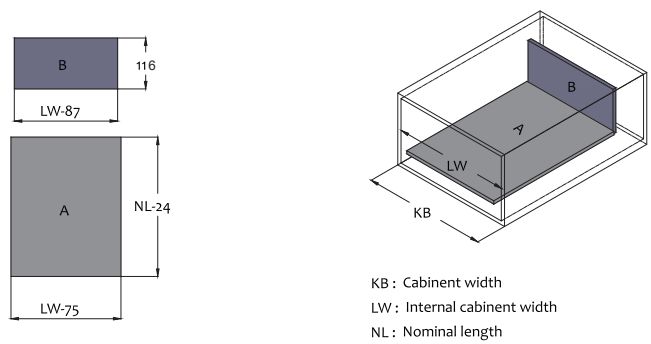

Vitara Soft Closing Standard Slim Drawer Set 116mm Height, SC-402K

Mounting

Cabinet space requirements

Front connector panel installation dimensions

Front panel drilling dimensions

Drawer slide installation dimensions

Cutting dimensions

Space required