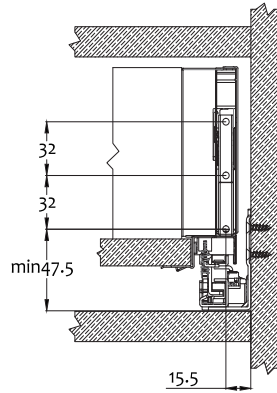

## Vitara Soft Closing Internal Slim Drawer Set 116mm Height, Inner-SC-402K

### Mounting

Cabinet space requirements

Back panel installation dimensions

### Internal front panel DIY cut

Planar

DIY cut: LW - 98mm

### Cutting dimensions

KB : Cabinet width  
LW : Internal cabinet width  
NL : Nominal length