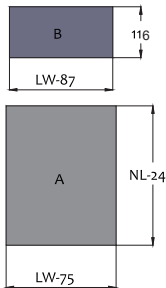

### Mounting

Cabinet space requirements

Back panel installation dimensions

### Internal front panel DIY cut

Planar

DIY cut: LW - 98mm

### Drawer slide installation dimensions

### Cutting dimensions

KB : Cabinet width  
LW : Internal cabinet width  
NL : Nominal length