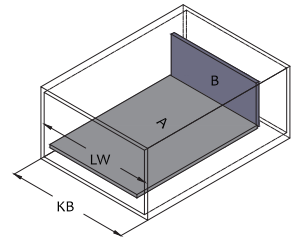

### Mounting

Cabinet space requirements

Back panel installation dimensions

### Internal front panel DIY cut

Planar

DIY cut: LW - 98mm

### Drawer slide installation dimensions

### Cutting dimensions

KB : Cabinet width  
LW : Internal cabinet width  
NL : Nominal length