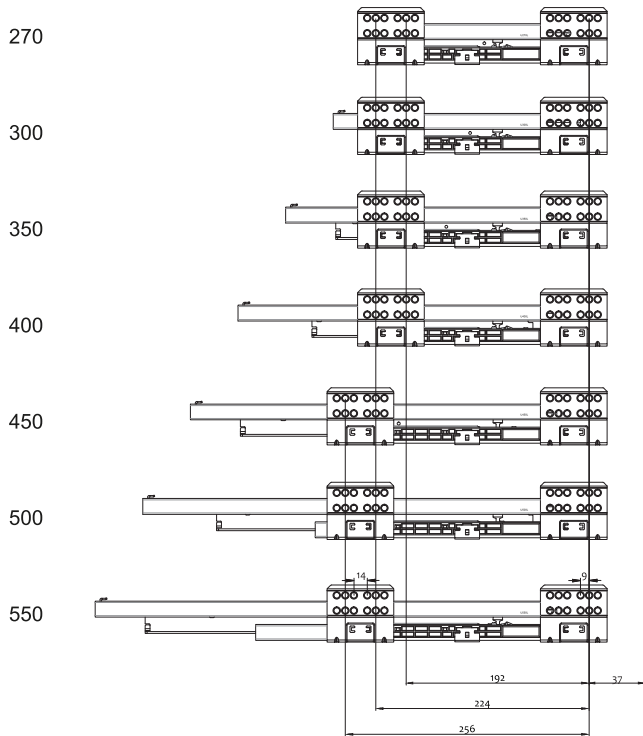

### Mounting

Cabinet space requirements

Back panel installation dimensions

### Internal front panel DIY cut

Planar

DIY cut: LW - 98mm

### Drawer slide installation dimensions

### Cutting dimensions

KB : Cabinet width  
LW : Internal cabinet width  
NL : Nominal length