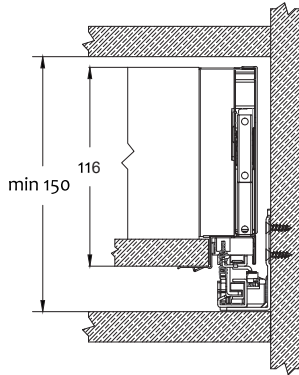

## Vitara Soft Closing Internal Slim Drawer Set 116mm Height, Inner-SC-402K

### Mounting

Cabinet space requirements

Back panel installation dimensions

### Internal front panel DIY cut

Planar

DIY cut: LW - 98mm

### Cutting dimensions

KB : Cabinet width  
LW : Internal cabinet width  
NL : Nominal length