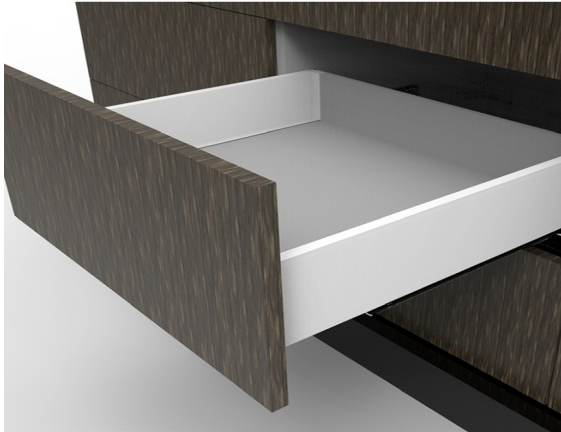

Vero

Vitara Soft Closing Standard Slim Drawer Set

116mm Height, SC-402K

Product Information

Loading capacity: 40kg

- Basic, height 116mm.
- Wide range of depth from 270mm to 550mm.
- Front convenient fine adjustment mechanism integrated.
Up & down ± 1.5 mm, left & right ± 1.5 mm.
- Synchronization mechanism of the slides stabilizes the sliding motion and eliminates noises from the living space.

Components view

- A** Drawer slide L/R
Loading capacity: 40kg
NL: 270/ 300/ 350/ 400/ 450/ 500/ 550mm
- B** Side wall L/R
NL: 270/ 300/ 350/ 400/ 450/ 500/ 550mm
- C** Back panel connector L/R
- E** Clip on front connector