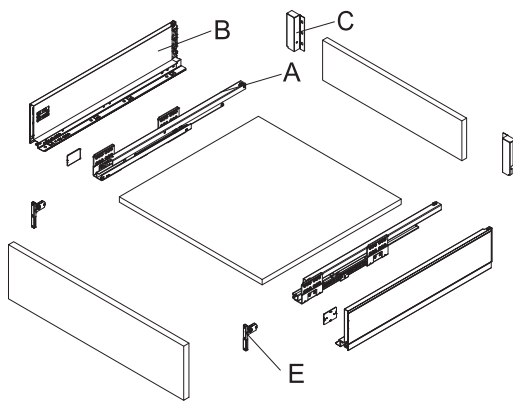

Vero

Vitara Soft Closing Standard Slim Drawer Set

116mm Height, SC-402K

Product Information

Loading capacity: 40kg

- Basic, height 116mm.
- Wide range of depth from 270mm to 550mm.
- Front convenient fine adjustment mechanism integrated.
Up & down ± 1.5 mm, left & right ± 1.5 mm.
- Synchronization mechanism of the slides stabilizes the sliding motion and eliminates noises from the living space.

Components view

- A** Drawer slide L/R
Loading capacity: 40kg
NL: 270/ 300/ 350/ 400/ 450/ 500/ 550mm
- B** Side wall L/R
NL: 270/ 300/ 350/ 400/ 450/ 500/ 550mm
- C** Back panel connector L/R
- E** Clip on front connector