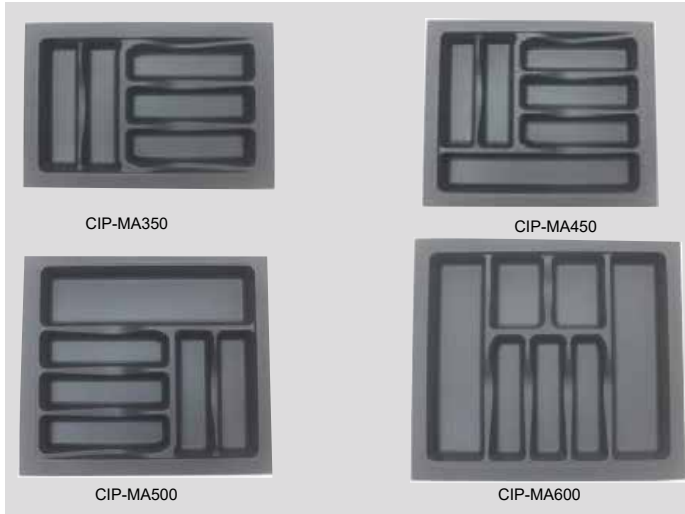

EUROFIT[®] 2024 SALE

20 years ANNIVERSARY Christmas

Scan Me ▶

ABS Cutlery Insert, Frosted Dark Grey (MOQ: 1)

Trim To Suit, Depth: 445-485mm, Height: 57.5mm

Item #:	CIP-MA350	\$16⁹⁵	\$13⁵⁶
	Width: 275-315mm			
	CIP-MA450	\$18¹⁵	\$14⁵³
	Width: 350-390mm			
	CIP-MA500	\$20⁸⁸	\$16⁷¹
	Width: 395-435mm			
	CIP-MA600	\$23³⁰	\$18⁶⁴
	Width: 500-540mm			