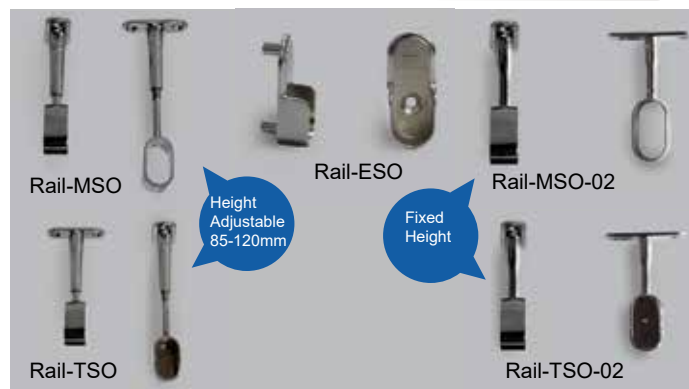

Side Fixed End supports (MOQ: 1) Ø: 15 x 30mm

Item #: **Rail-ESO** ..... ~~$4¹¹~~ **$0⁶⁰**

Top Fixed Middle Supports & End Supports (MOQ: 1)

Ø: 15 x 30mm

Item #: **Rail-MSO** ..... ~~$3³¹~~ **$2⁹⁹**

Rail-TSO ..... ~~$3³¹~~ **$2⁹⁹**

Rail-MSO-02 ..... ~~$2⁴⁸~~ **$2²¹**

Rail-TSO-02 ..... ~~$2⁴⁸~~ **$2²⁴**

to check prices & order online
www.eurofit.com.au

Tel: 03 8592 1955
Fax: 03 8592 1962
Email: sales@eurofit.com.au

* Special offers are for Eurofit Hardware account holders only.
* Specials valid from 01/Sep/2024 to 31/Dec/2024.
* Prices are GST exclusive.