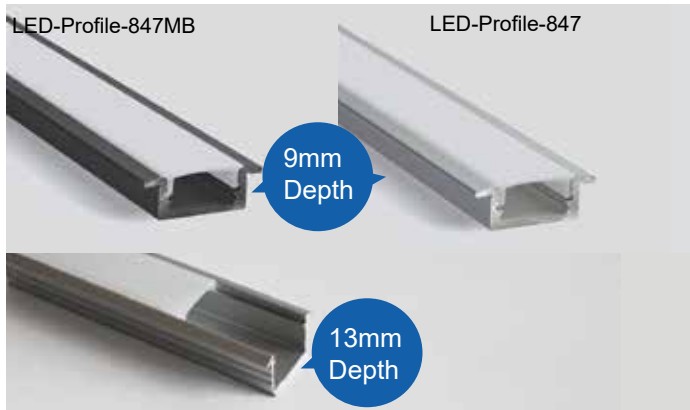

EUROFIT® 2024 SALE

20 years ANNIVERSARY Christmas

Scan Me ▶

Recess Cabinet Mounted Profile (MOQ: 10pcs)

- Item #: **LED-Profile-847** ..... ~~$34⁴²~~ **$26¹²**
  2.5m, W17 x D9, Opal Chrome
- **LED-Profile-847MB** ..... ~~$39⁹⁵~~ **$31⁹⁵**
  2.5m, W17 x D9, Matt Black
- **LED-Profile-846** ..... ~~$34⁴²~~ **$26¹²**
  W18xH23xD13, Opal Chrome