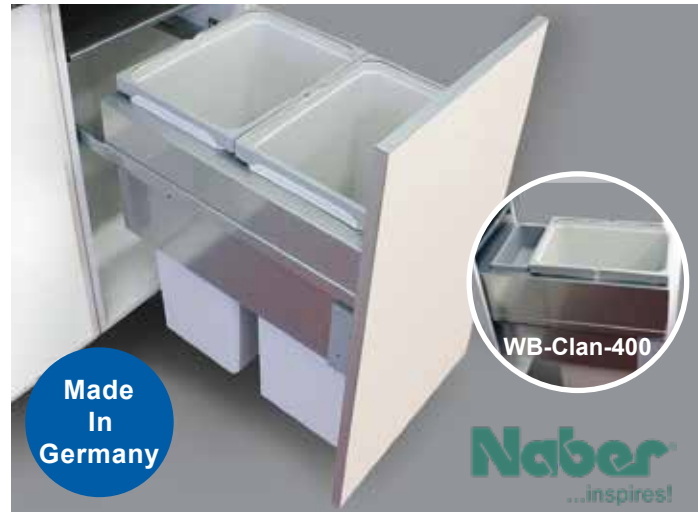

Made
In
Germany

WB-Clan-400

Naber
...inspires!

Waste Bin 2 x 35Ltr with Grass Slides (MOQ: 1)

Load Capacity: 40kg / Colour: Grey
Carcass width (outside to outside): 400/450/500mm

Item #: **WB-Clan-300** ..... ~~$-372⁸⁸~~ **$322⁹⁸**

WB-Clan-400 ..... ~~$-372⁸⁸~~ **$322⁹⁸**

WB-Clan-450 ..... ~~$-404⁹⁴~~ **$347⁹²**

WB-Clan-500 ..... ~~$-422³⁹~~ **$368¹²**

WB-Clan-600 ..... ~~$-460⁷⁵~~ **$404⁹⁵**

WB-Clan-Cox-PO
(Optional) ..... ~~$-85⁹⁷~~ **$73⁴⁹**