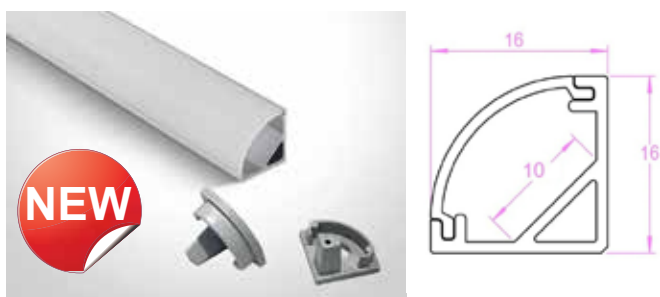

LED 2.5m Aluminium Corner Profile, Radius 16mm,

(MOQ: 10pcs)

- Item #: **LED-Profile-848** ..... ~~$38³⁸~~ **$28⁹⁵**
- **LED-End-Cap-848** ..... ~~$0⁹⁹~~ **$0⁷⁹**
- **LED-End-Cap-848(Hole)**..... ~~$0⁹⁹~~ **$0⁷⁹**